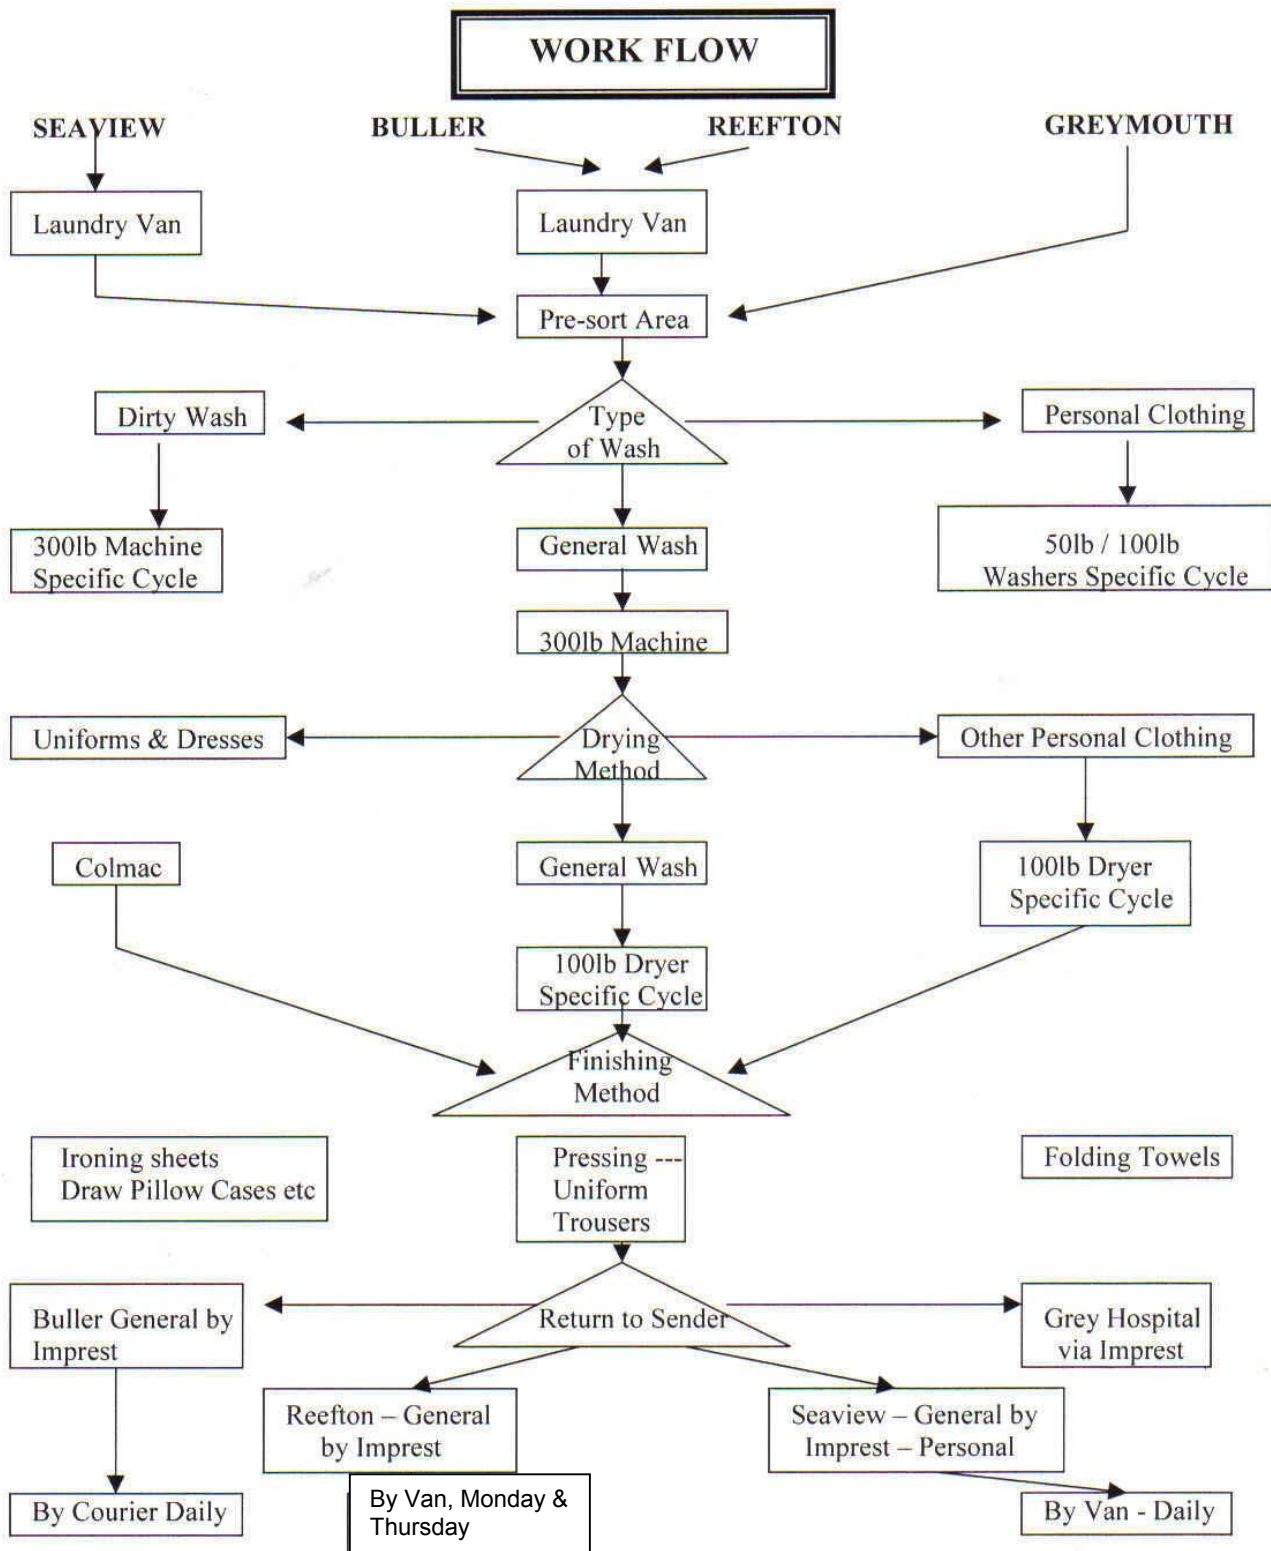

Laundry Work Flows

Version No:

4

Laundry Work Flow

Laundry Work Flows

Version No:

4

Revision History	Version:	4
	Developed By:	Laundry Supervisor
	Authorised By:	GM- Corporate Services
	Date Authorised:	October 2002
	Date Last Reviewed:	November 2006
	Date Of Next Review:	November 2008